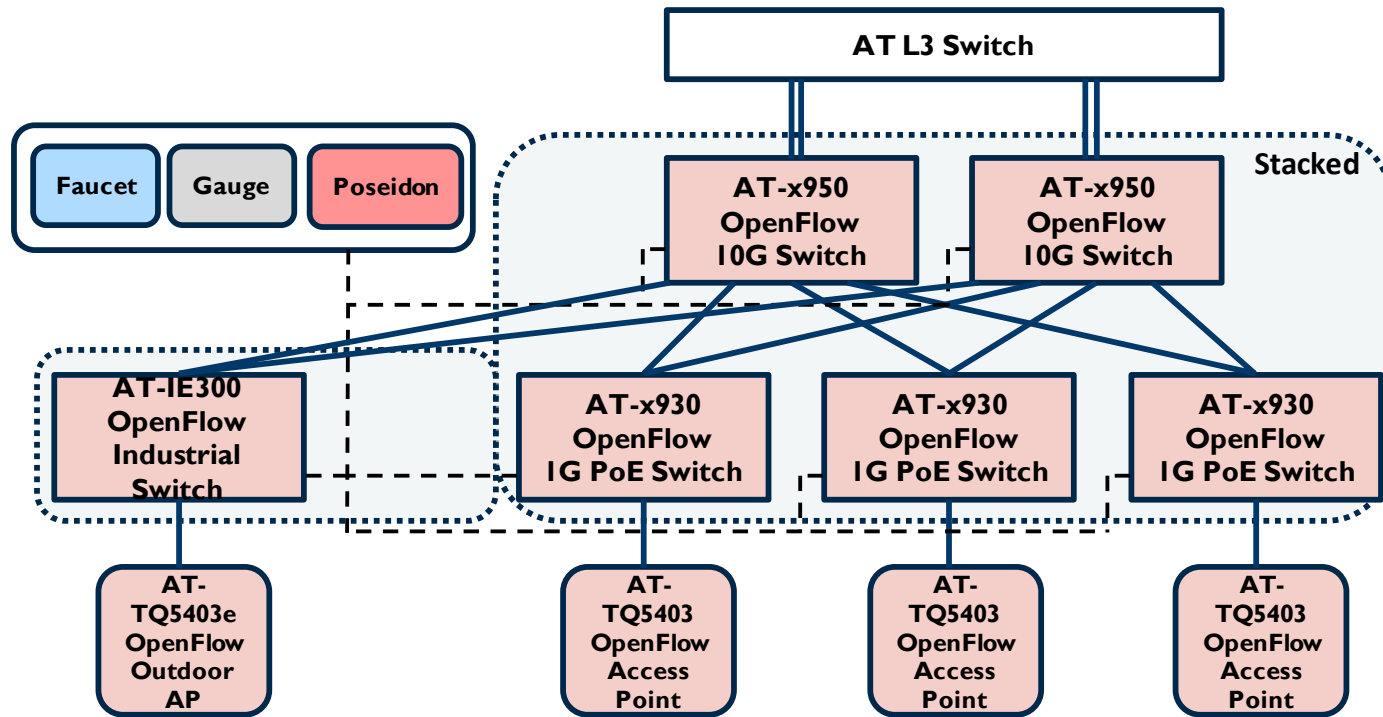

## Stacking FAUCET in an Enterprise Network

# Motivation

- Inline with “Dogfooding”
- Migrate from traditional eco-systems
- Adoption of SDN architectures for flexibility
- FAUCET is mature enough to deploy!
- Bird’s Eye View of the network
- Multi-Vendor deployment is not a far fetched dream...

# An Entire OpenFlow Fabric

Data Plane ———

Control Plane - - - -

# Proof is in the ...Telemetry