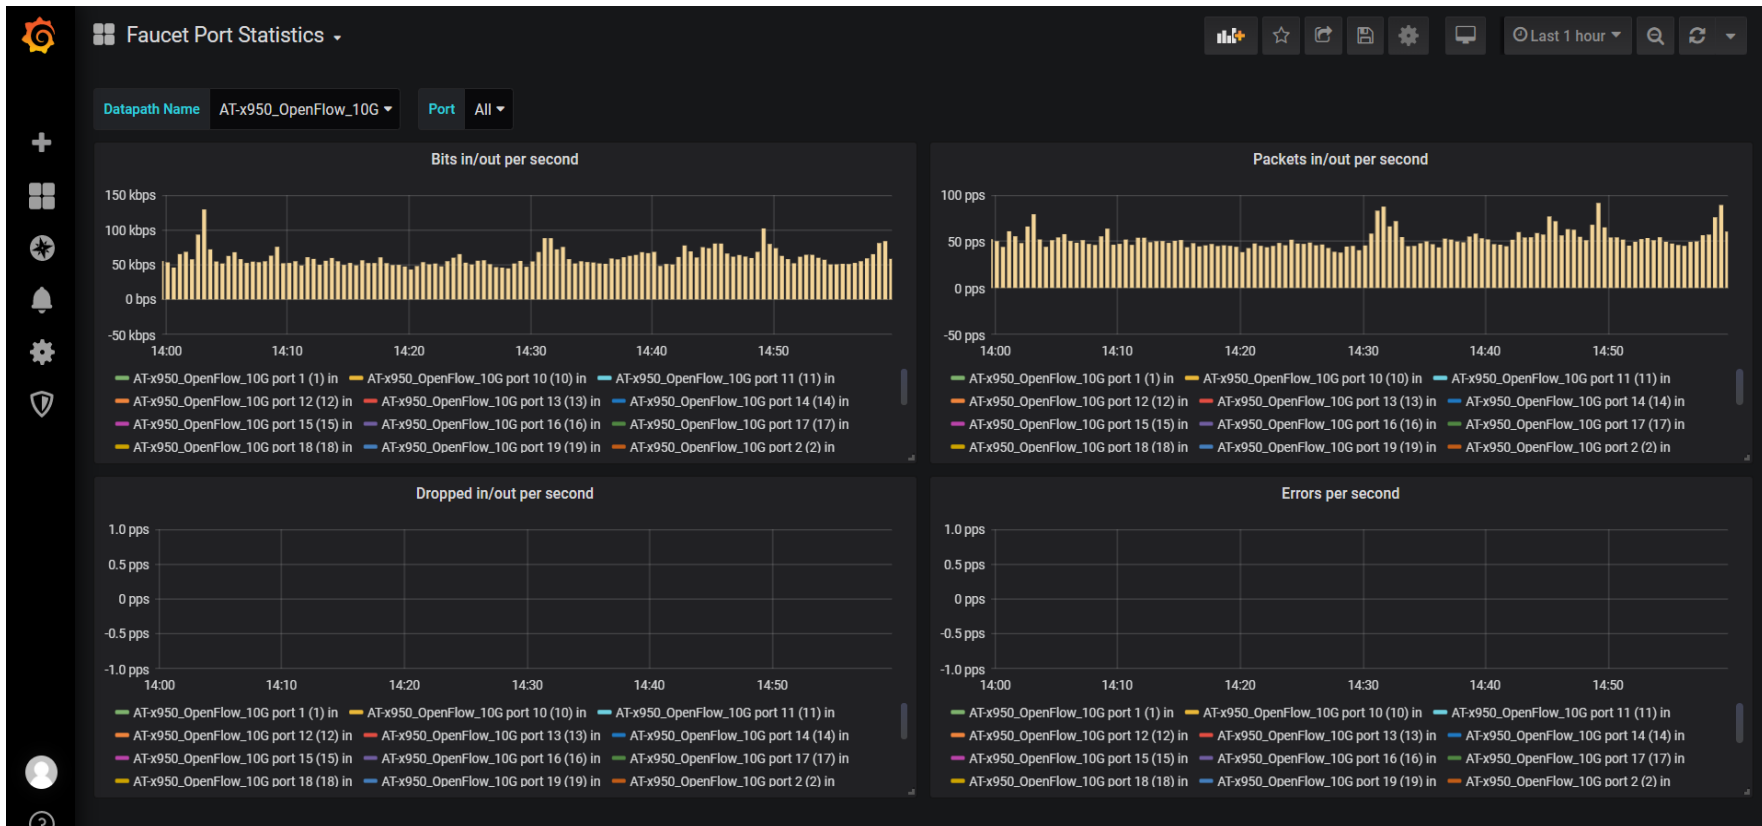

Proof is in the ...Telemetry